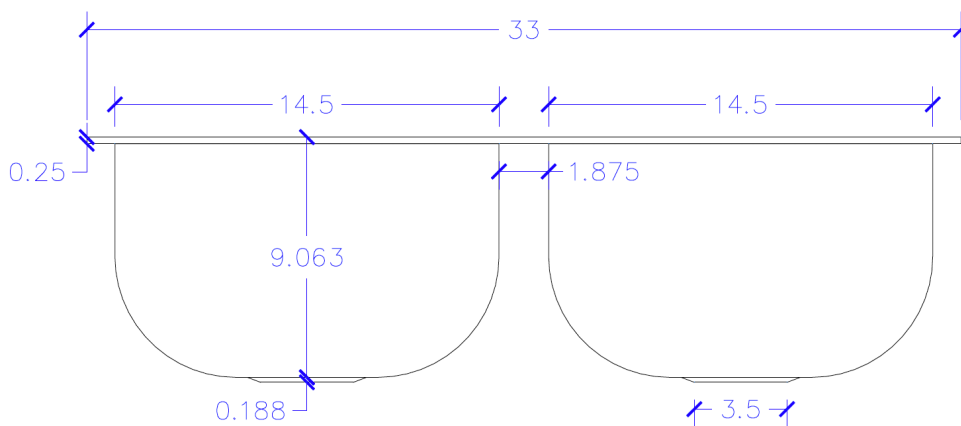

FRONT VIEW

Lifetime Warranty

All Sinkology products come with our Everyday Promise Lifetime Warranty. You won't need it, but it's there.

CustomerService@Sinkology.com | 866.915.3003