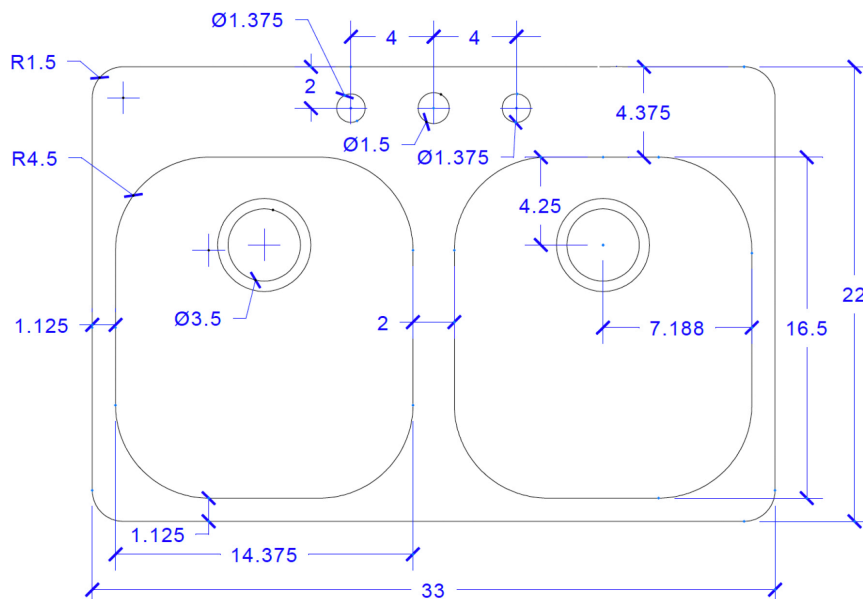

Santi Drop-In Copper Kitchen Sink 3 Faucet Holes

SINKOLOGY®

Technical Specifications

- + Outer - 33" x 22" x 9"
- + Bowl Dimensions - 14.5" x 16.5" x 9"
- + Drain - 3.5" diameter
- + Cabinet Size - 36" minimum

TOP VIEW