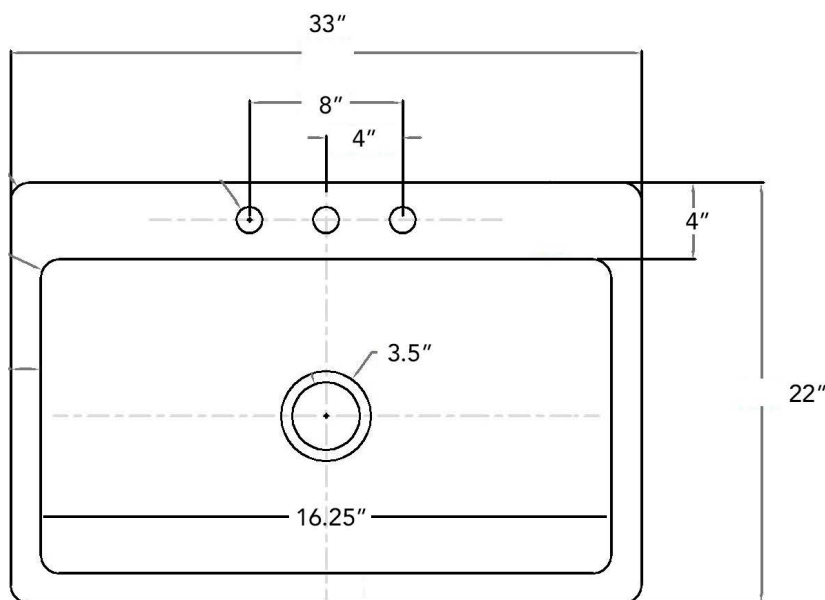

## Technical Specifications

- + Outer - 33" x 22" x 9"
- + Inner - 30" x 16.25" x 8"
- + Weight - 75 lbs
- + Drain - 3.5" diameter
- + Cabinet Size - 36" minimum

TOP VIEW

FRONT VIEW

SIDE VIEW