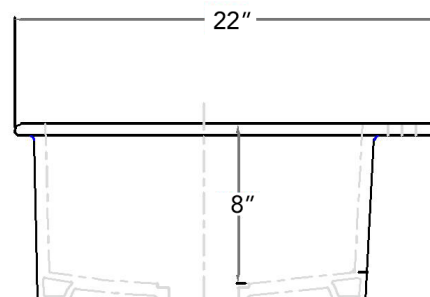

## Technical Specifications

- + Outer - 33" x 22" x 9"
- + Inner - 30" x 16.25" x 8"
- + Weight - 75 lbs
- + Drain - 3.5" diameter
- + Cabinet Size - 36" minimum

TOP VIEW

FRONT VIEW

SIDE VIEW