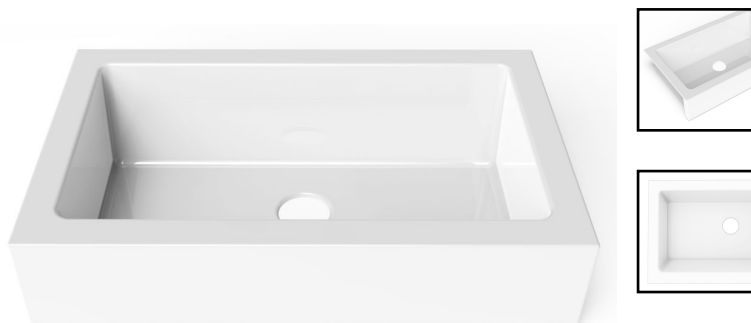

Grace Quick-Fit® Single-Bowl Undermount Fireclay Kitchen Sink

SINKOLOGY®

Model #SK451-34FC

33.85" x 21.84" x 9"

Features

- + The Grace Quick-Fit Fireclay kitchen sink from Sinkology is a simple solution to make kitchen design dreams come true with its single bowl design, durable fireclay material, and straightforward installation.
- + The Grace comes in Sinkology's fan-favorite Crisp White color--a classic white that can brighten kitchens of all colors and designs.
- + Sinkology's SureFire® finish is applied to our ELEVATE Collection of fireclay sinks to lock in durability and provide an additional layer of protection.
- + Sinkology's fireclay kitchen sinks are guaranteed not to chip, crack, stain or rust with proper indoor use.
- + The Grace single bowl, fireclay farmhouse kitchen sink comes backed with the Sinkology Everyday Promise lifetime warranty.
- + The undermount installation style of the Grace ensures a seamless kitchen counter. The Grace sits below your countertop height for easy wiping of crumbs and debris right into your sink.

#SK451-34FC

Product Pairing Suggestions

Kitchen Sink Basket Strainer Drain

Antique Copper #TB35-01, Stainless #TB35-03

Kitchen Sink ISE Disposal Flange

Antique Copper #TD35-01, Stainless #TD35-03

Kitchen Sink Bottom Grid

We believe that every project and every budget is worthy of beautiful products designed to last a lifetime—and that with the right information, every house can become the home of your dreams.

Grace Quick-Fit® Single-Bowl Undermount Fireclay Kitchen Sink

SINKOLOGY®

Technical Specifications

- + Outer - 33.85" x 21.84" x 9"
- + Inner - 31" x 18" x 8"
- + Weight - 80 lbs
- + Drain - 3.5" diameter
- + Cabinet Size - 36" minimum

FRONT VIEW (APRON-FRONT)

TOP VIEW