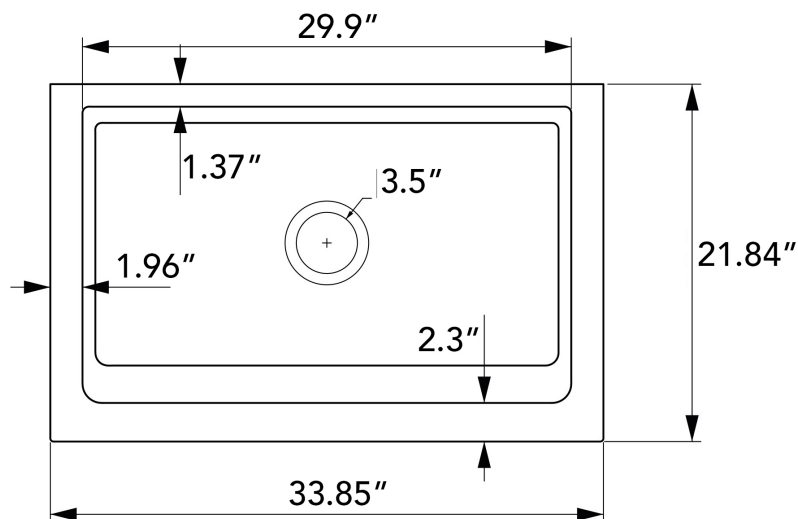

SINKOLOGY®

Technical Specifications

- + Outer - 33.85" x 21.84" x 9"
- + Inner - 31" x 18" x 8"
- + Weight - 80 lbs
- + Drain - 3.5" diameter
- + Cabinet Size - 36" minimum

FRONT VIEW (APRON-FRONT)

TOP VIEW