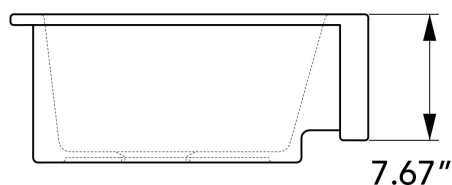

SINKOLOGY®

Technical Specifications

- + Outer - 33.85" x 21.84" x 9"
- + Inner - 31" x 18" x 8"
- + Weight - 80 lbs
- + Drain - 3.5" diameter
- + Cabinet Size - 36" minimum

FRONT VIEW (APRON-FRONT)

TOP VIEW