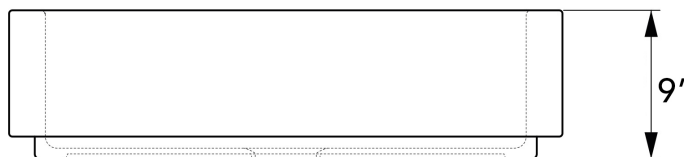

SINKOLOGY®

Technical Specifications

- + Outer - 33.85" x 21.84" x 9"
- + Inner - 31" x 18" x 8"
- + Weight - 80 lbs
- + Drain - 3.5" diameter
- + Cabinet Size - 36" minimum

FRONT VIEW (APRON-FRONT)

TOP VIEW