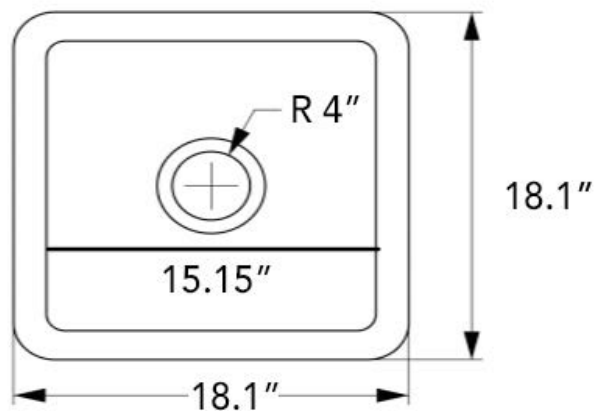

## Technical Specifications

- + Outer - 18" x 18.1" x 9"
- + Inner - 15" x 15.15" x 8"
- + Weight - 30 lbs
- + Drain - 3.5" diameter

TOP VIEW

SIDE VIEW