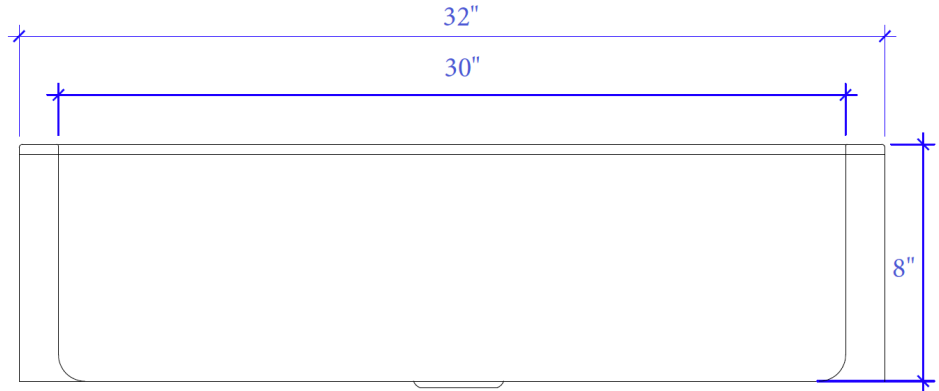

SINKOLOGY®

Technical Specifications

- + Outer - 32" x 21.5" x 8"
- + Inner - 30" x 19" x 7.25"
- + Weight - 28 lbs
- + Drain - 3.5" diameter
- + Thickness - 18 Gauge

FRONT VIEW

TOP VIEW

Lifetime Warranty

All Sinkology products come with our Everyday Promise Lifetime Warranty. You won't need it, but it's there.