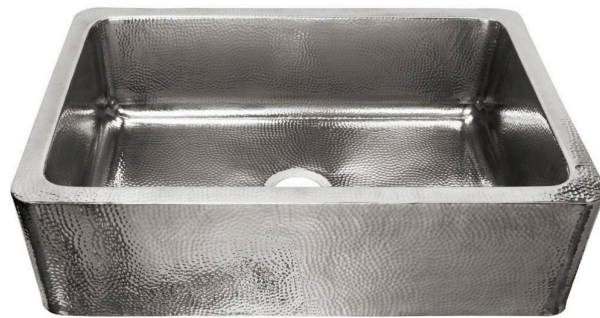

Percy Crafted Stainless Steel 32" Single-Bowl Farmhouse Kitchen Sink

SINKOLOGY®

Brushed Model #SK701-33HSB
Polished Model #SK701-33HSP

32" x 21.5" x 8"

Features

- + The Percy is handcrafted to deliver the FORTIFY Collection to your kitchen with a modern update on stainless.
- + The extra-large, single bowl design gives busy kitchens plenty of space for washing dishes, while modern sound-dampening technology ensures The Percy remains a visibly stunning, yet quiet, kitchen centerpiece.
- + Complete with underside-mounted sound dampening pads, the Percy was designed to minimize the clangs and bangs of pots and pans.
- + Constructed from high-quality 18-gauge stainless steel, the FORTIFY Collection of sinks are hammered by true artisans.
- + As part of the FORTIFY Collection of Crafted Stainless Steel sinks, the Percy is protected by our Everyday Promise, a lifetime guarantee that the sink will perform as expected under normal daily use.
- + The Percy features a matte, brushed finish; or a high-shine, polished finish

Brushed #SK701-33HSB

Polished #SK701-33HSP

Product Pairing Suggestions

Kitchen Sink Basket Strainer Drain

Stainless #TB35-03

Kitchen Sink ISE Disposal Flange

Stainless #TD35-03

Kitchen Sink Bottom Grid

Wren Stainless Steel Bottom Grid #SG008-27ST

Stainless Care IQ™ Kit

#SARMOR

About Sinkology

At Sinkology, we are on a mission to make unique, high-quality kitchen, bath and home décor products that inspire real people to find beauty in their homes and lives.

We believe that every project and every budget is worthy of beautiful products designed to last a lifetime—and that with the right information, every house can become the home of your dreams.

Percy Crafted Stainless Steel 32" Single-Bowl Farmhouse Kitchen Sink