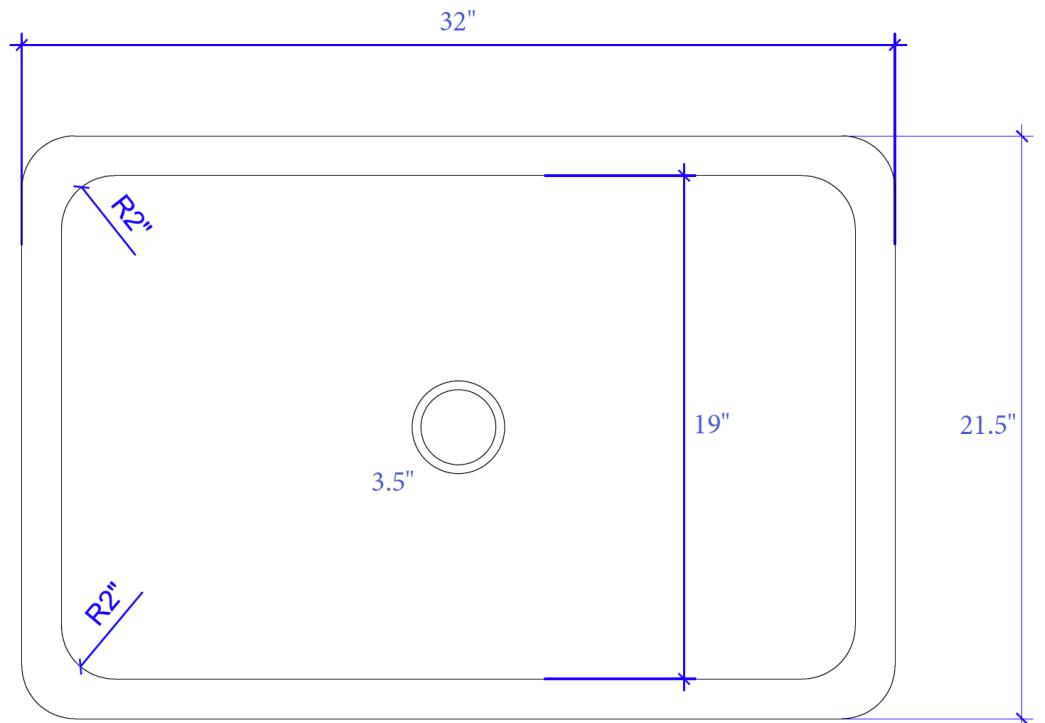

SINKOLOGY®

Technical Specifications

- + Outer - 32" x 21.5" x 8"
- + Inner - 30" x 19" x 7.25"
- + Weight - 28 lbs
- + Drain - 3.5" diameter
- + Thickness - 18 Gauge

FRONT VIEW

TOP VIEW

Lifetime Warranty

All Sinkology products come with our Everyday Promise Lifetime Warranty. You won't need it, but it's there.