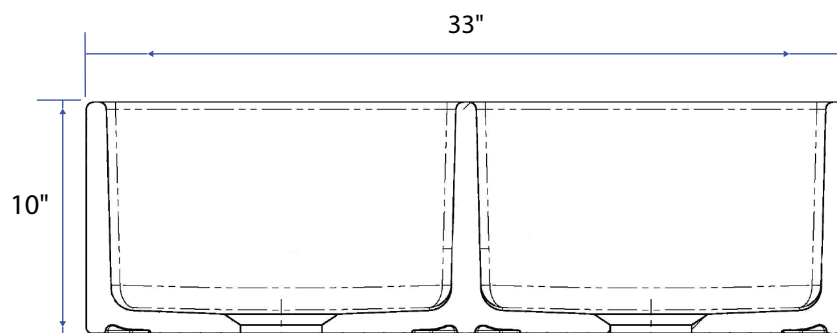

Brooks II Fireclay Farmhouse Sink

SINKOLOGY®

Technical Specifications

- + Outer - 33" x 18" x 10"
- + Inner - 31" x 16" x 9"
- + Weight - 115 lbs
- + Drain - 3.5" diameter
- + Cabinet Size - 36" minimum

FRONT VIEW