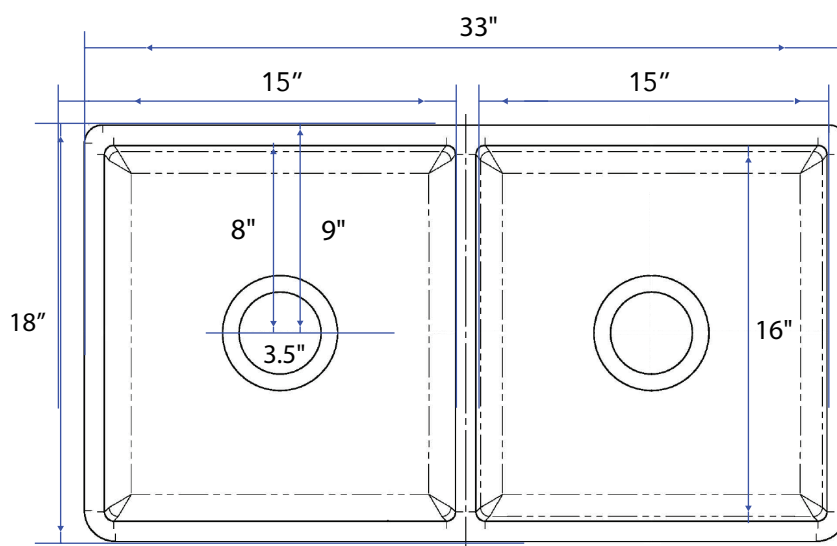

Brooks II Fireclay Farmhouse Sink

SINKOLOGY®

Technical Specifications

- + Outer - 33" x 18" x 10"
- + Inner - 31" x 16" x 9"
- + Weight - 115 lbs
- + Drain - 3.5" diameter
- + Cabinet Size - 36" minimum

FRONT VIEW