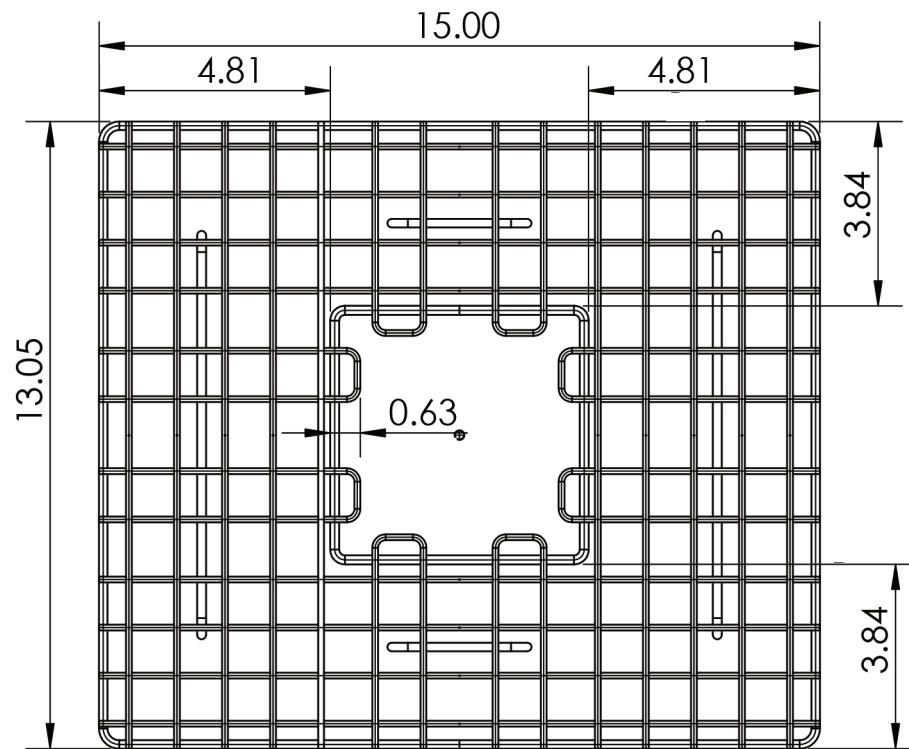

Griffin Stainless Steel Kitchen Sink Bottom Grid

SINKOLOGY®

Lifetime Warranty

All Sinkology products come with our Everyday Promise Lifetime Warranty. You won't need it, but it's there.

CustomerService@Sinkology.com | 866.915.3003