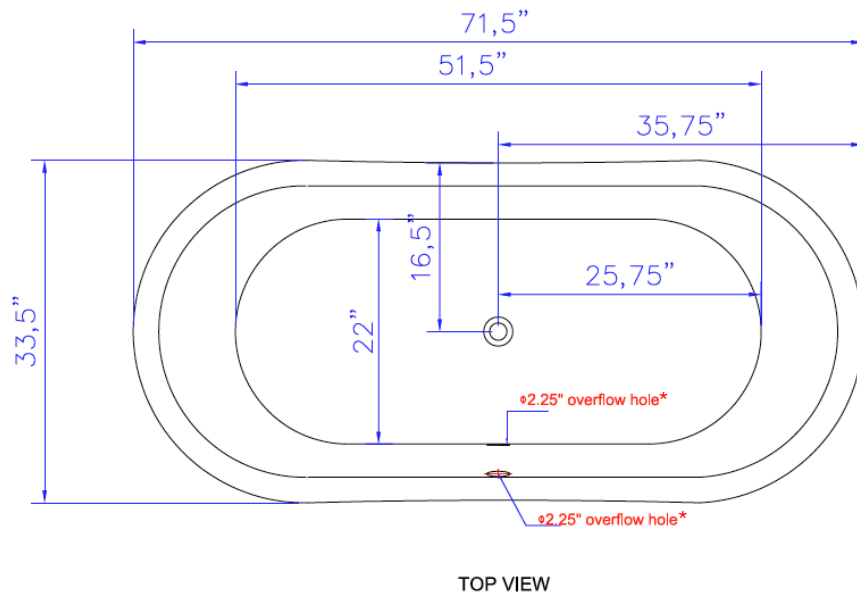

# Euclid Copper Bathtub

**Models:** [#TBT-7132HA](#) | [#TBT-7132HA-OF](#) (w/overflow)

71.5" x 33.5" x 34"

## Technical Specifications

- + Outer - 71.5" x 33.5" x 33"
- + Basin Area Floor - 51.5" x 22"
- + Soaking Depth
  - Top of Tub - 19.5"
  - To overflow - 15.75"
- + Weight - 175 lbs
- + Tub Rim - 2.5"
- + Drain - 2" diameter