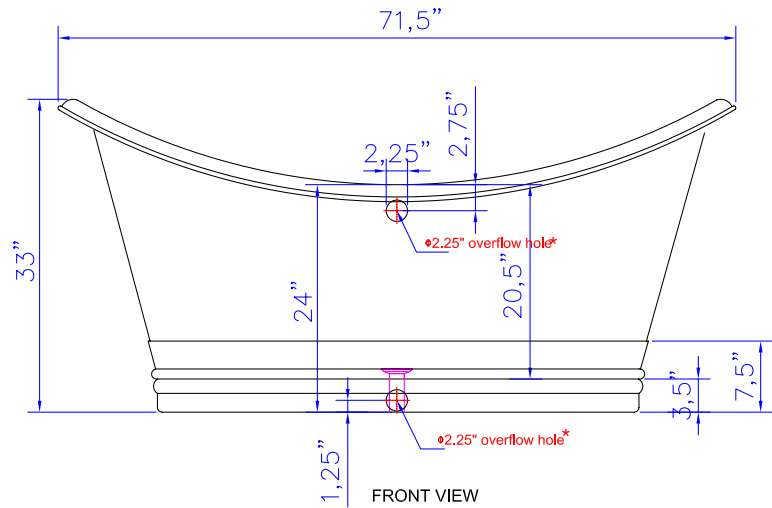

# Euclid Copper Bathtub

**Models:** [#TBT-7132HA](#) | [#TBT-7132HA-OF](#) (w/overflow)

71.5" x 33.5" x 34"

## Technical Specifications

- + Outer - 71.5" x 33.5" x 33"
- + Basin Area Floor - 51.5" x 22"
- + Soaking Depth
  - Top of Tub - 19.5"
  - To overflow - 15.75"
- + Weight - 175 lbs
- + Tub Rim - 2.5"
- + Drain - 2" diameter