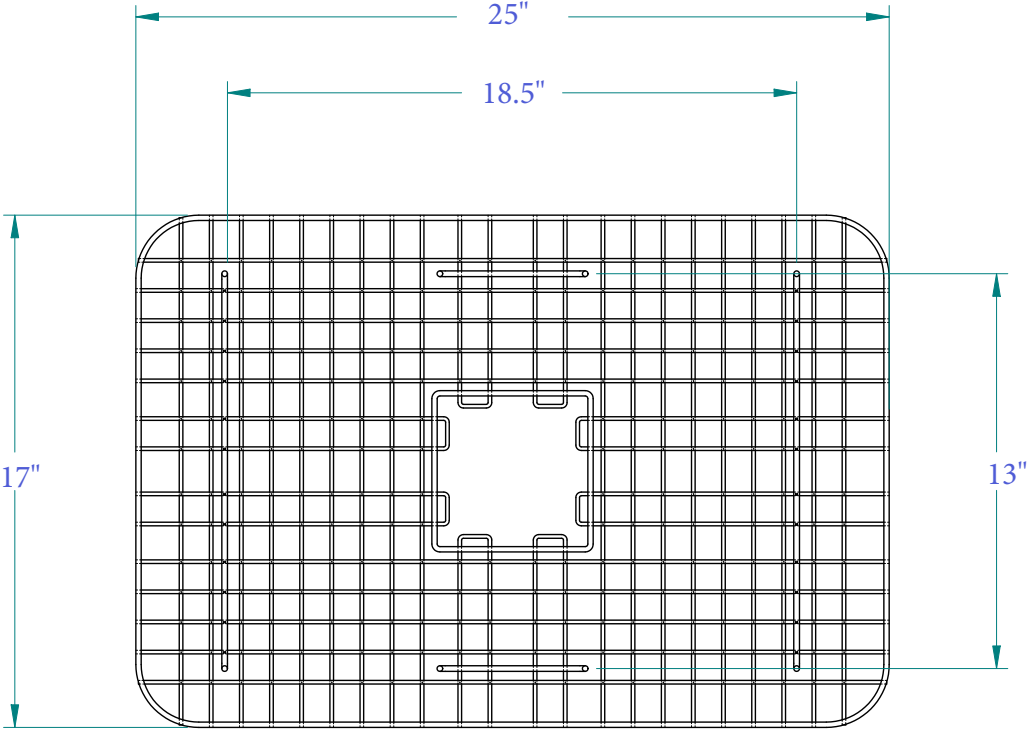

Foster Copper Kitchen Sink Bottom Grid

SG010-30

Lifetime Warranty

All Sinkology products come with a lifetime warranty. You won't need it, but it's there.

CustomerService@Sinkology.com | 866.915.3003