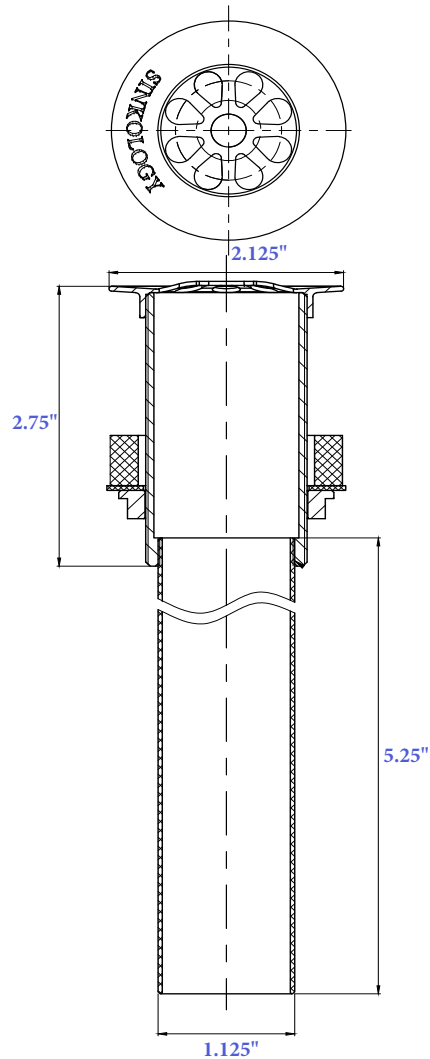

Nickel Grid Sink Drain No Overflow

SINKOLOGY™

G15-HN

Lifetime Warranty

All Sinkology products come with a lifetime warranty. You won't need it, but it's there.

CustomerService@Sinkology.com | 866.915.3003