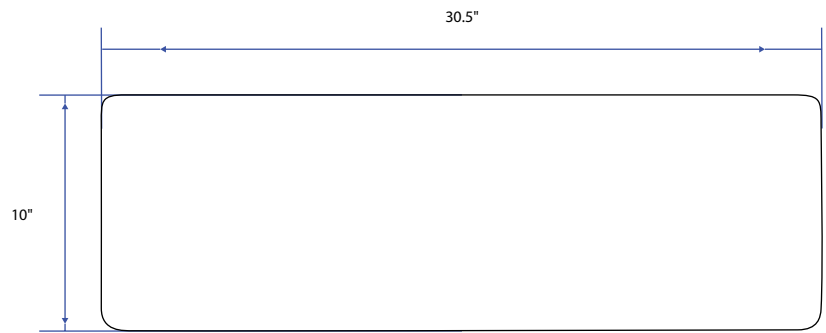

## Technical Specifications

- + Outer - 30.5" x 18.75" x 10"
- + Inner - 28.5" x 16.75" x 9"
- + Weight - 100 lbs
- + Drain - 3.5" diameter

FRONT VIEW: SMOOTH APRON

FRONT VIEW: PORTRAIT APRON

TOP VIEW