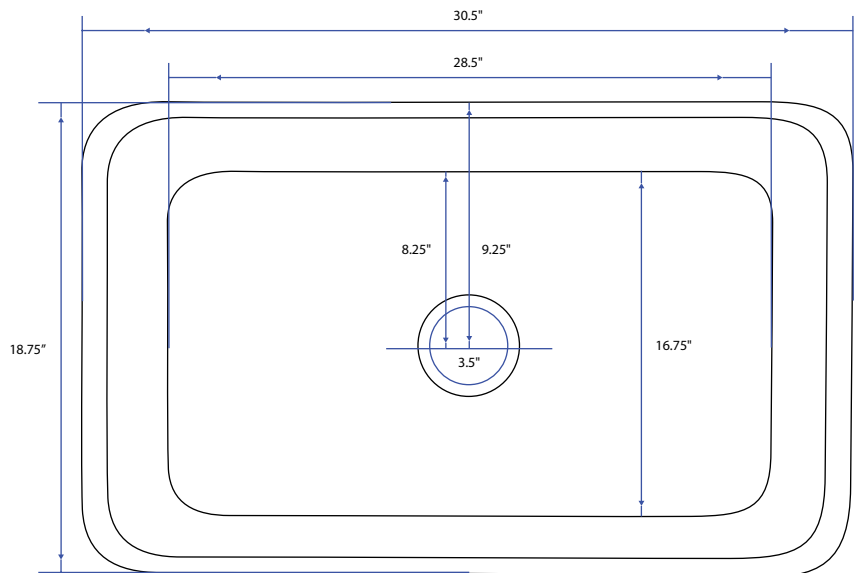

# Bradstreet Reversible Fireclay Farmhouse Sink

SINKOLOGY™

Model [#SK400-30FC](#) | [#SK400-30STR](#)

30.5" x 18.75" x 10"

## Technical Specifications

- + Outer - 30.5" x 18.75" x 10"
- + Inner - 28.5" x 16.75" x 9"
- + Weight - 100 lbs
- + Drain - 3.5" diameter

FRONT VIEW: SMOOTH APRON

FRONT VIEW: PORTRAIT APRON

TOP VIEW