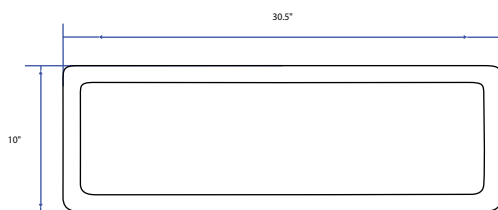

## Technical Specifications

- + Outer - 30.5" x 18.75" x 10"
- + Inner - 28.5" x 16.75" x 9"
- + Weight - 100 lbs
- + Drain - 3.5" diameter

FRONT VIEW: SMOOTH APRON

FRONT VIEW: PORTRAIT APRON

TOP VIEW